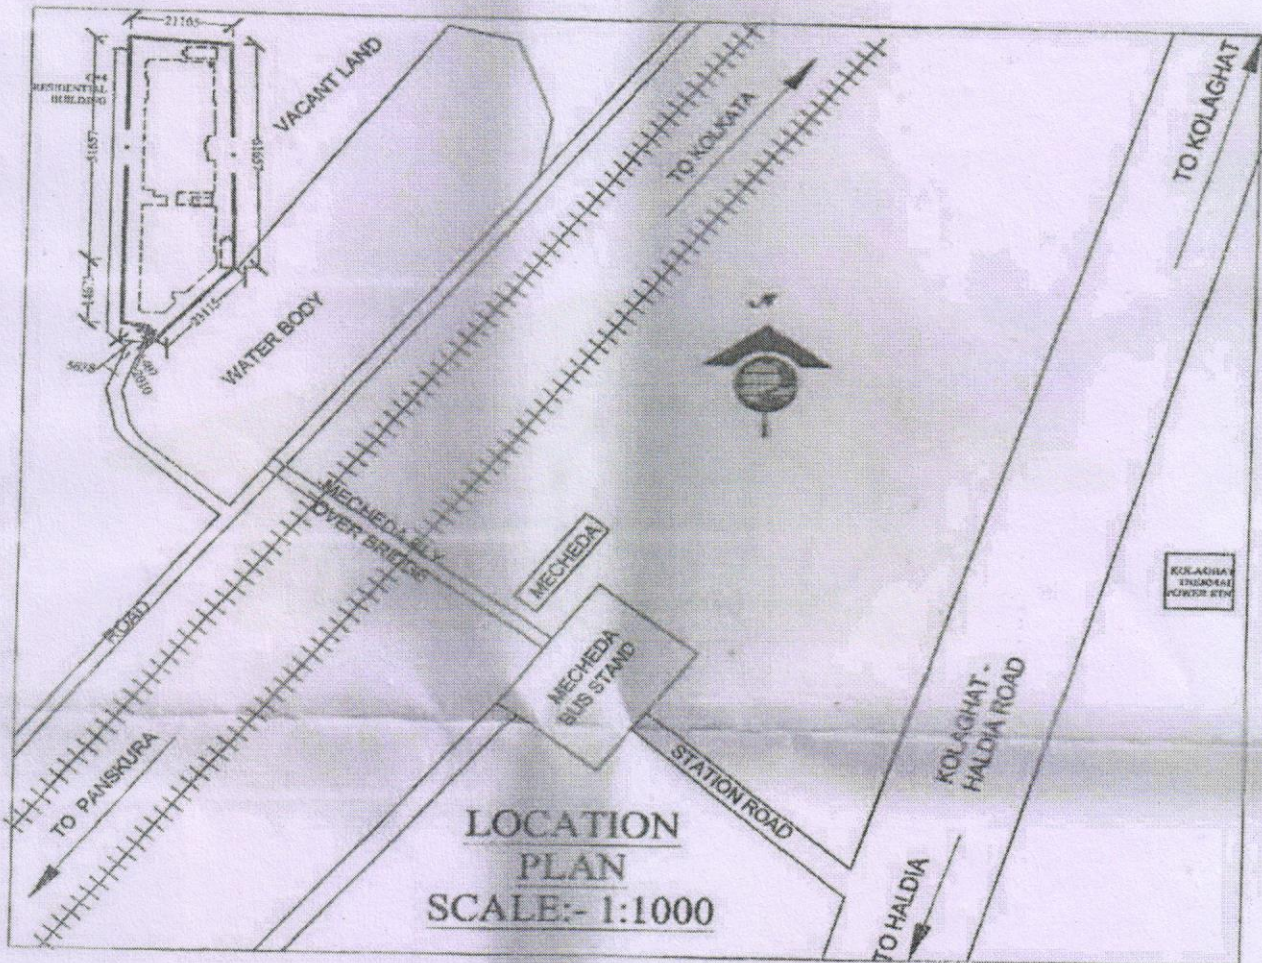

AB CONSTRUCTIVE DEVELOPER

TO WHOM IT MAY CONCERN

Location of the proposed project "PARAMESHWAR APARTMENT" situated at L.R. Dag No. 418, J. L. No. 293, LR Khatian No. 253/1, 523/1, 761/1, 161/1, & 697/1, Mouza- Rakshachak, Barbahala, under Amalhandra gram panchya, PurbaMedinipur- 721137, is shown below:

Latitude: 22.412500
Longitude: 87.861450

For M/s AB Constructive Developer

AB Constructive Developer

Partner

Arun Kumar Bera
Partner